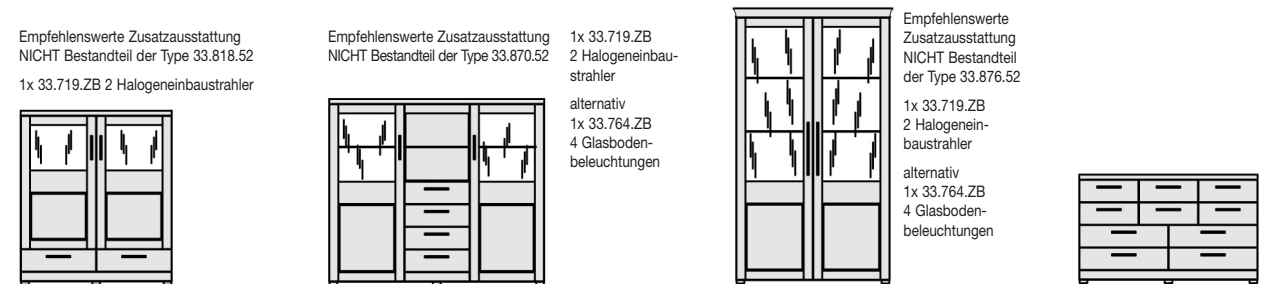

SAN REMO

Lebensart zeigen

SAN REMO

IN-Liste

Typen-Nr.	33.131.52	33.132.52	33.151.52	33.152.52	33.816.52
Beschreibung	Vitrine links	Vitrine rechts	Stauraumtype links	Stauraumtype rechts	Sideboard
B/H/T in cm	60(64)/215/40	60(64)/215/40	60(64)/215/40	60(64)/215/40	207/110/41
Preisgruppe 1	IN 114	IN 114	IN 114	IN 114	IN 152

Typen-Nr.	33.818.52	33.870.52	33.876.52	33.886.52
Beschreibung	Highboard	Highboard	Vitrine	Sideboard
B/H/T in cm	119/136/41	169/145/41	120(124)/215/40	140/85/41
Preisgruppe 1	IN 133	IN 178	IN 178	IN 152