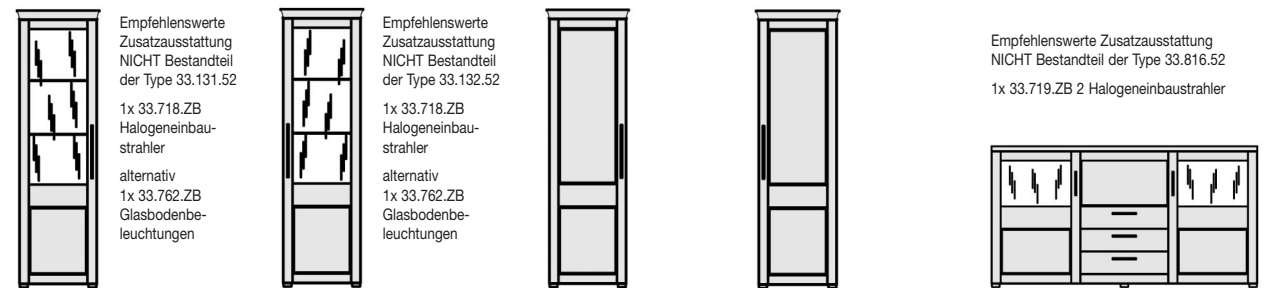

SAN REMO

Lebensart zeigen

SAN REMO

IN-Liste

Typen-Nr.	33.131.52	33.132.52	33.151.52	33.152.52	33.816.52
Beschreibung	Vitrine links	Vitrine rechts	Stauraumtype links	Stauraumtype rechts	Sideboard
B/H/T in cm	60(64)/215/40	60(64)/215/40	60(64)/215/40	60(64)/215/40	207/110/41
Preisgruppe 1	IN 114	IN 114	IN 114	IN 114	IN 152

Typen-Nr.	33.818.52	33.870.52	33.876.52	33.886.52
Beschreibung	Highboard	Highboard	Vitrine	Sideboard
B/H/T in cm	119/136/41	169/145/41	120(124)/215/40	140/85/41
Preisgruppe 1	IN 133	IN 178	IN 178	IN 152